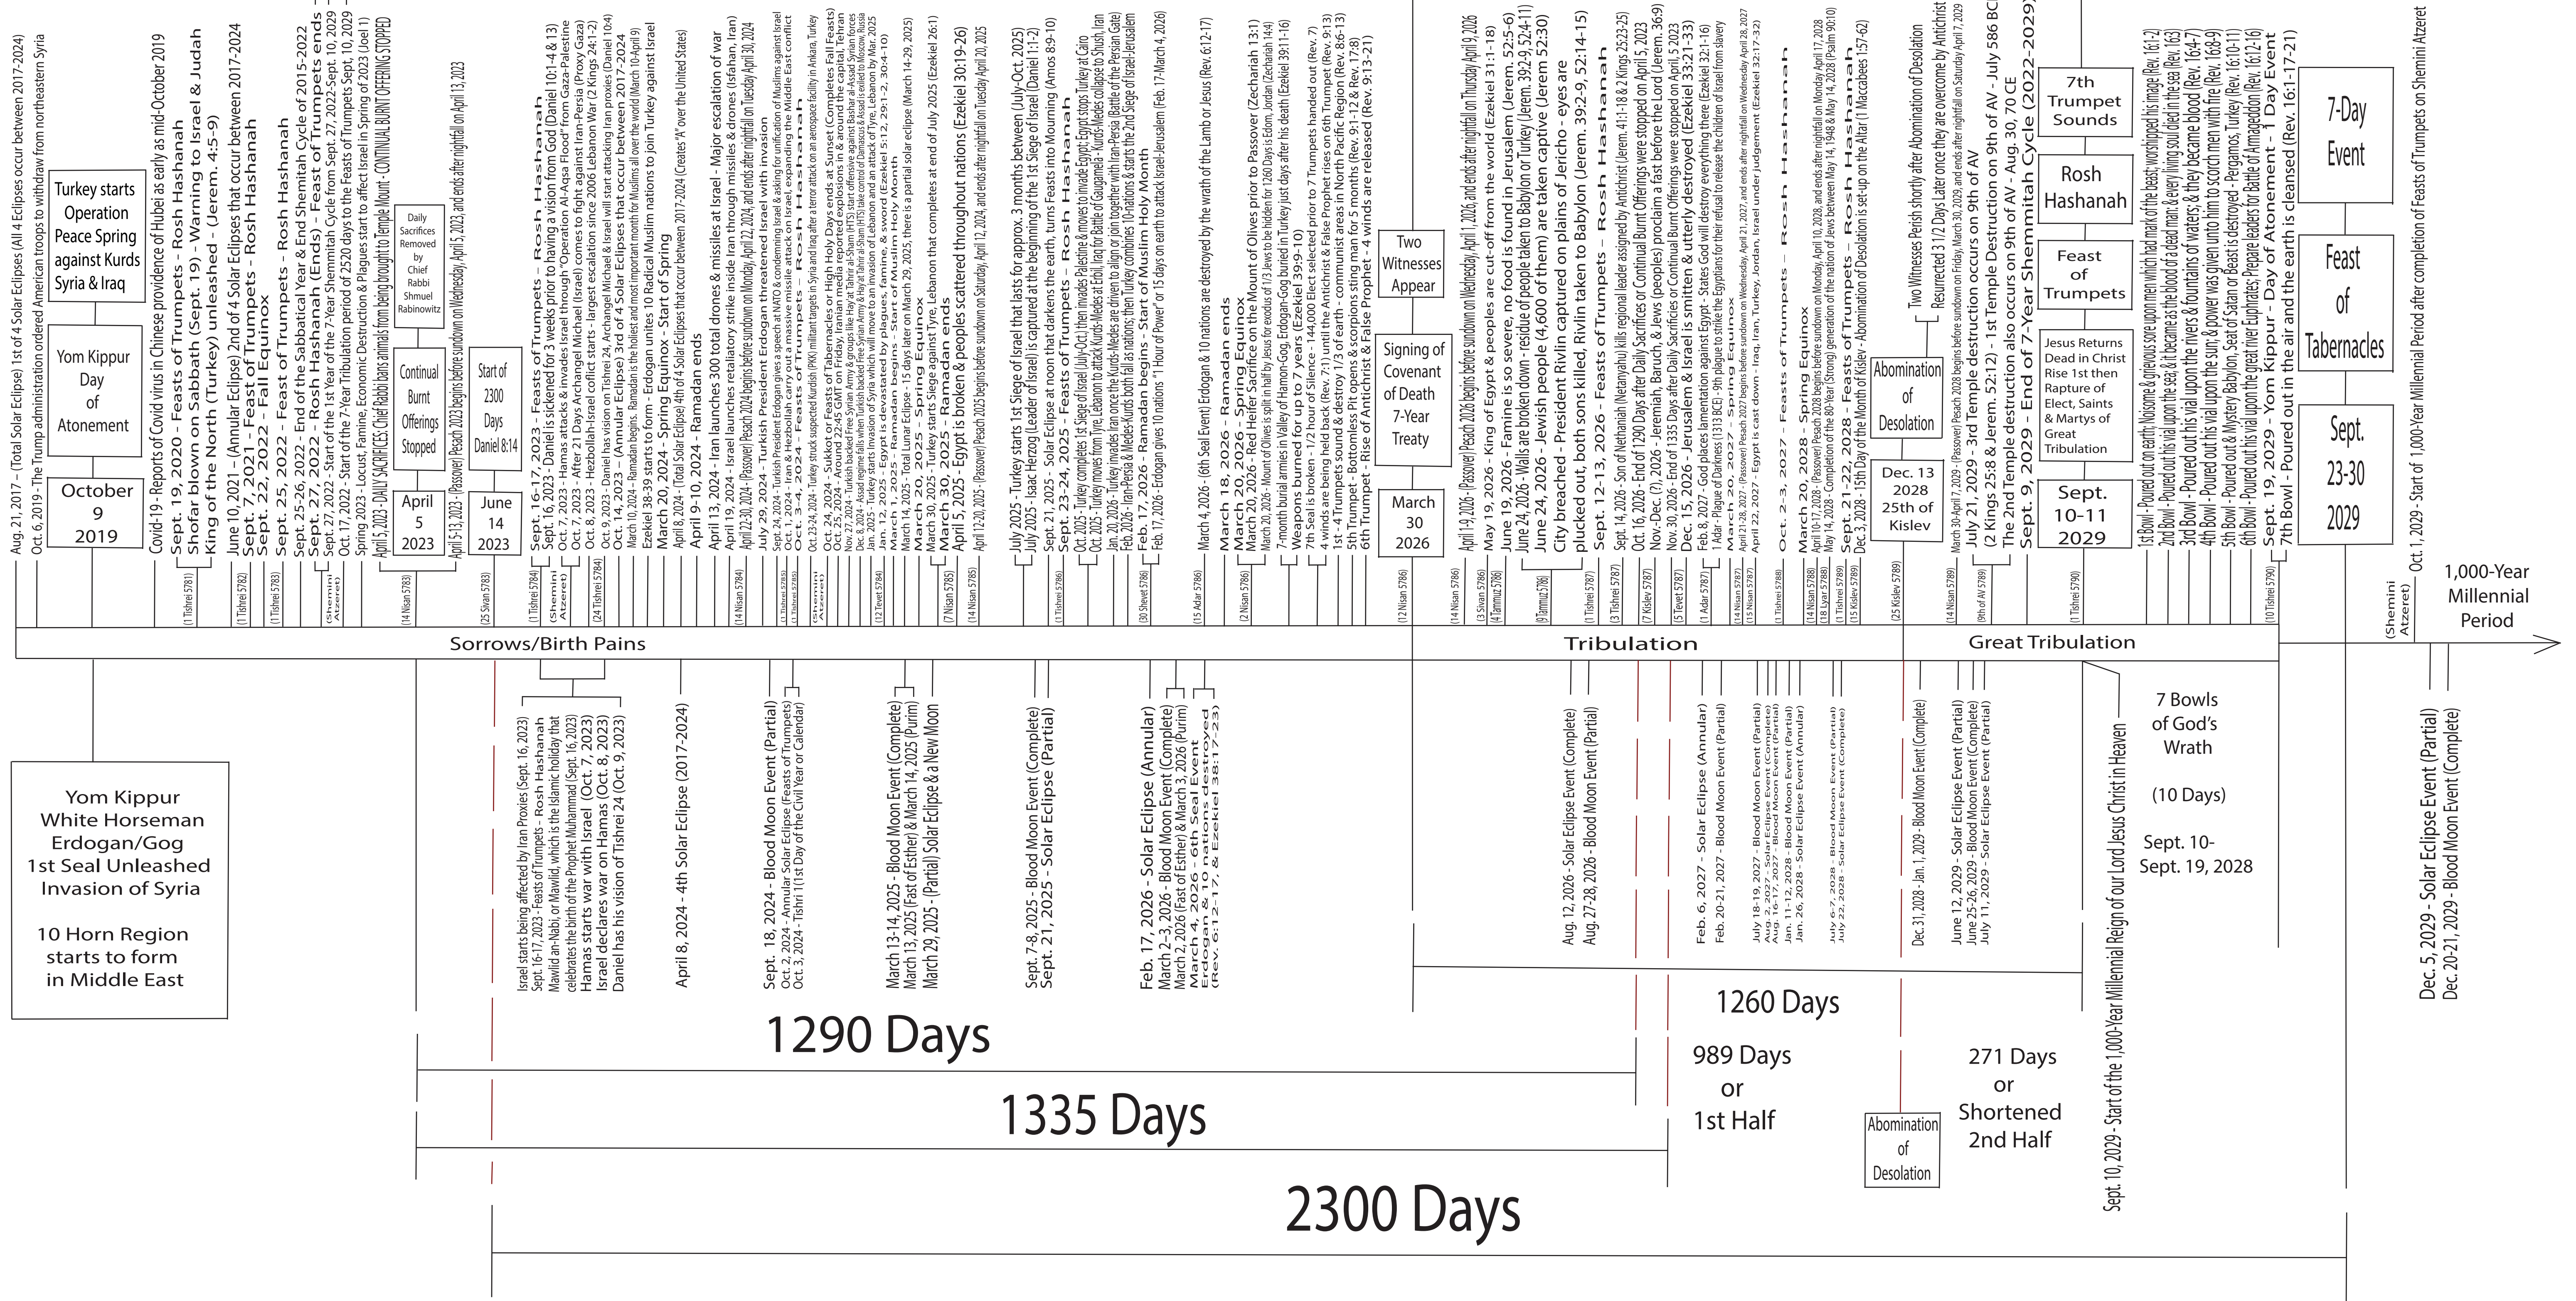

# Paradigm 2030 Chart - Timeline/Flowchart

01/04/2025

## 7-Year Shemitah Cycle - (Sept. 27, 2022-Sept. 9, 2029)

2030

Year 2030 starts on Sunset of Sept. 9, 2029

(Completion of 2,000 years from the Crucifixion of Jesus on Friday 7 April AD 30 on Nisan 14 to His 2nd return on the Feasts of Trumpets 2029; the 1st day of 2030).

1260 Days

1260 Days

1290 Days

1335 Days

2300 Days

1260 Days

989 Days

or

1,000-Year Millennial Period